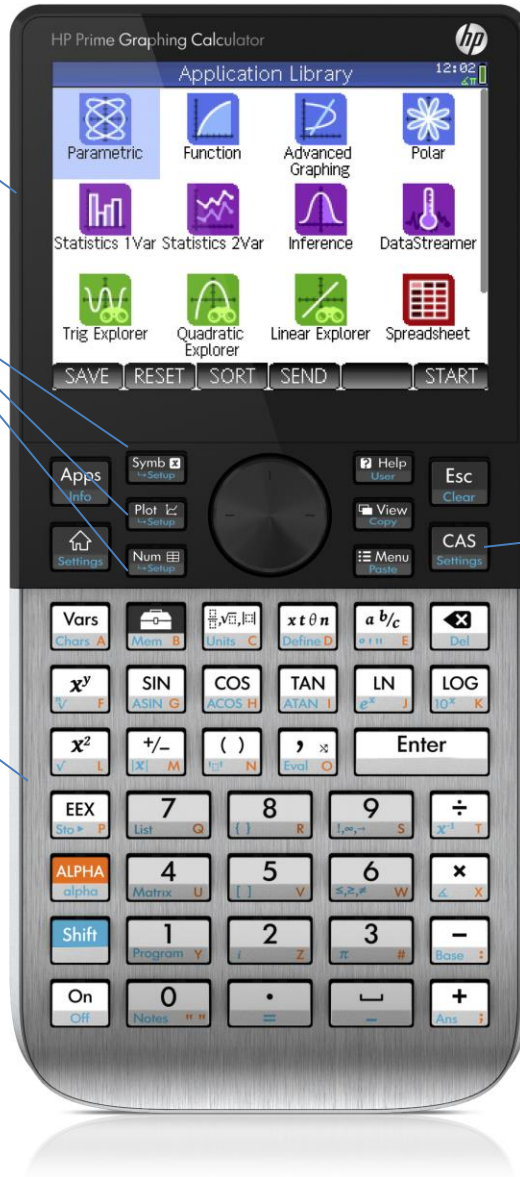

## HP Prime Graphing Calculator

Touch-enabled. Full color.  
Revolutionary functionality.

---

With the Advanced Graphing app, you can plot what other calculators cannot. Graph virtually anything in X and Y including inequalities and conic sections by simply entering the expression and pressing plot.

## Product Specifications

<b>Product</b>	HP Prime Graphing Calculator
<b>Part Number</b>	NW280AA
<b>Processor</b>	400 MHz ARM
<b>Display</b>	3.5 inch (8.9 cm) diagonal full-color, multi-touch display
Description	320 x 240 16-bit Color Touch Screen (10 lines x 33 characters + menus + header)
Size	10 lines x 33 characters + menus + header
Type	TFT
<b>Entry System Logic</b>	RPN, Algebraic and textbook
<b>Menus and Prompts</b>	Yes
<b>Keyboard</b>	Alphanumeric
<b>Memory</b>	
Standard	32 MB
Flash	256 MB
<b>Ports</b>	USB
<b>Power</b>	
Battery	Lithium-ion rechargeable battery
Supply	Yes
Auto Power Off	5 minutes
Power off memory protection	Yes
Charger	USB Charger Included
<b>Recommended Uses</b>	Algebra, Biology, Calculus, Chemistry, Computer science, Engineering, Geometry, Mathematics, Physics, Surveying, Trigonometry, Statistics
<b>Weight</b>	228 g (8.04 oz)
<b>Dimensions (LxWxD)</b>	18.23 x 8.58 x 1.39 cm (7.13 x 3.38 x .550 in)
<b>Warranty</b>	1 year (may vary by region)
<b>What's in the box</b>	Calculator, Hard Cover, Quick Start Guide, CD (Connectivity Kit, Calculator Emulator and Quick Start Guide), USB cable, Micro-Micro Cable and USB power supply

# HP Prime Graphing Calculator

Optional Wireless Adapter<sup>1</sup>

3.5 inch (8.9 cm) diagonal full-color, multi-touch display

Dedicated symbolic, graphical, and numeric view buttons

Iconic HP design with brushed-metal finish